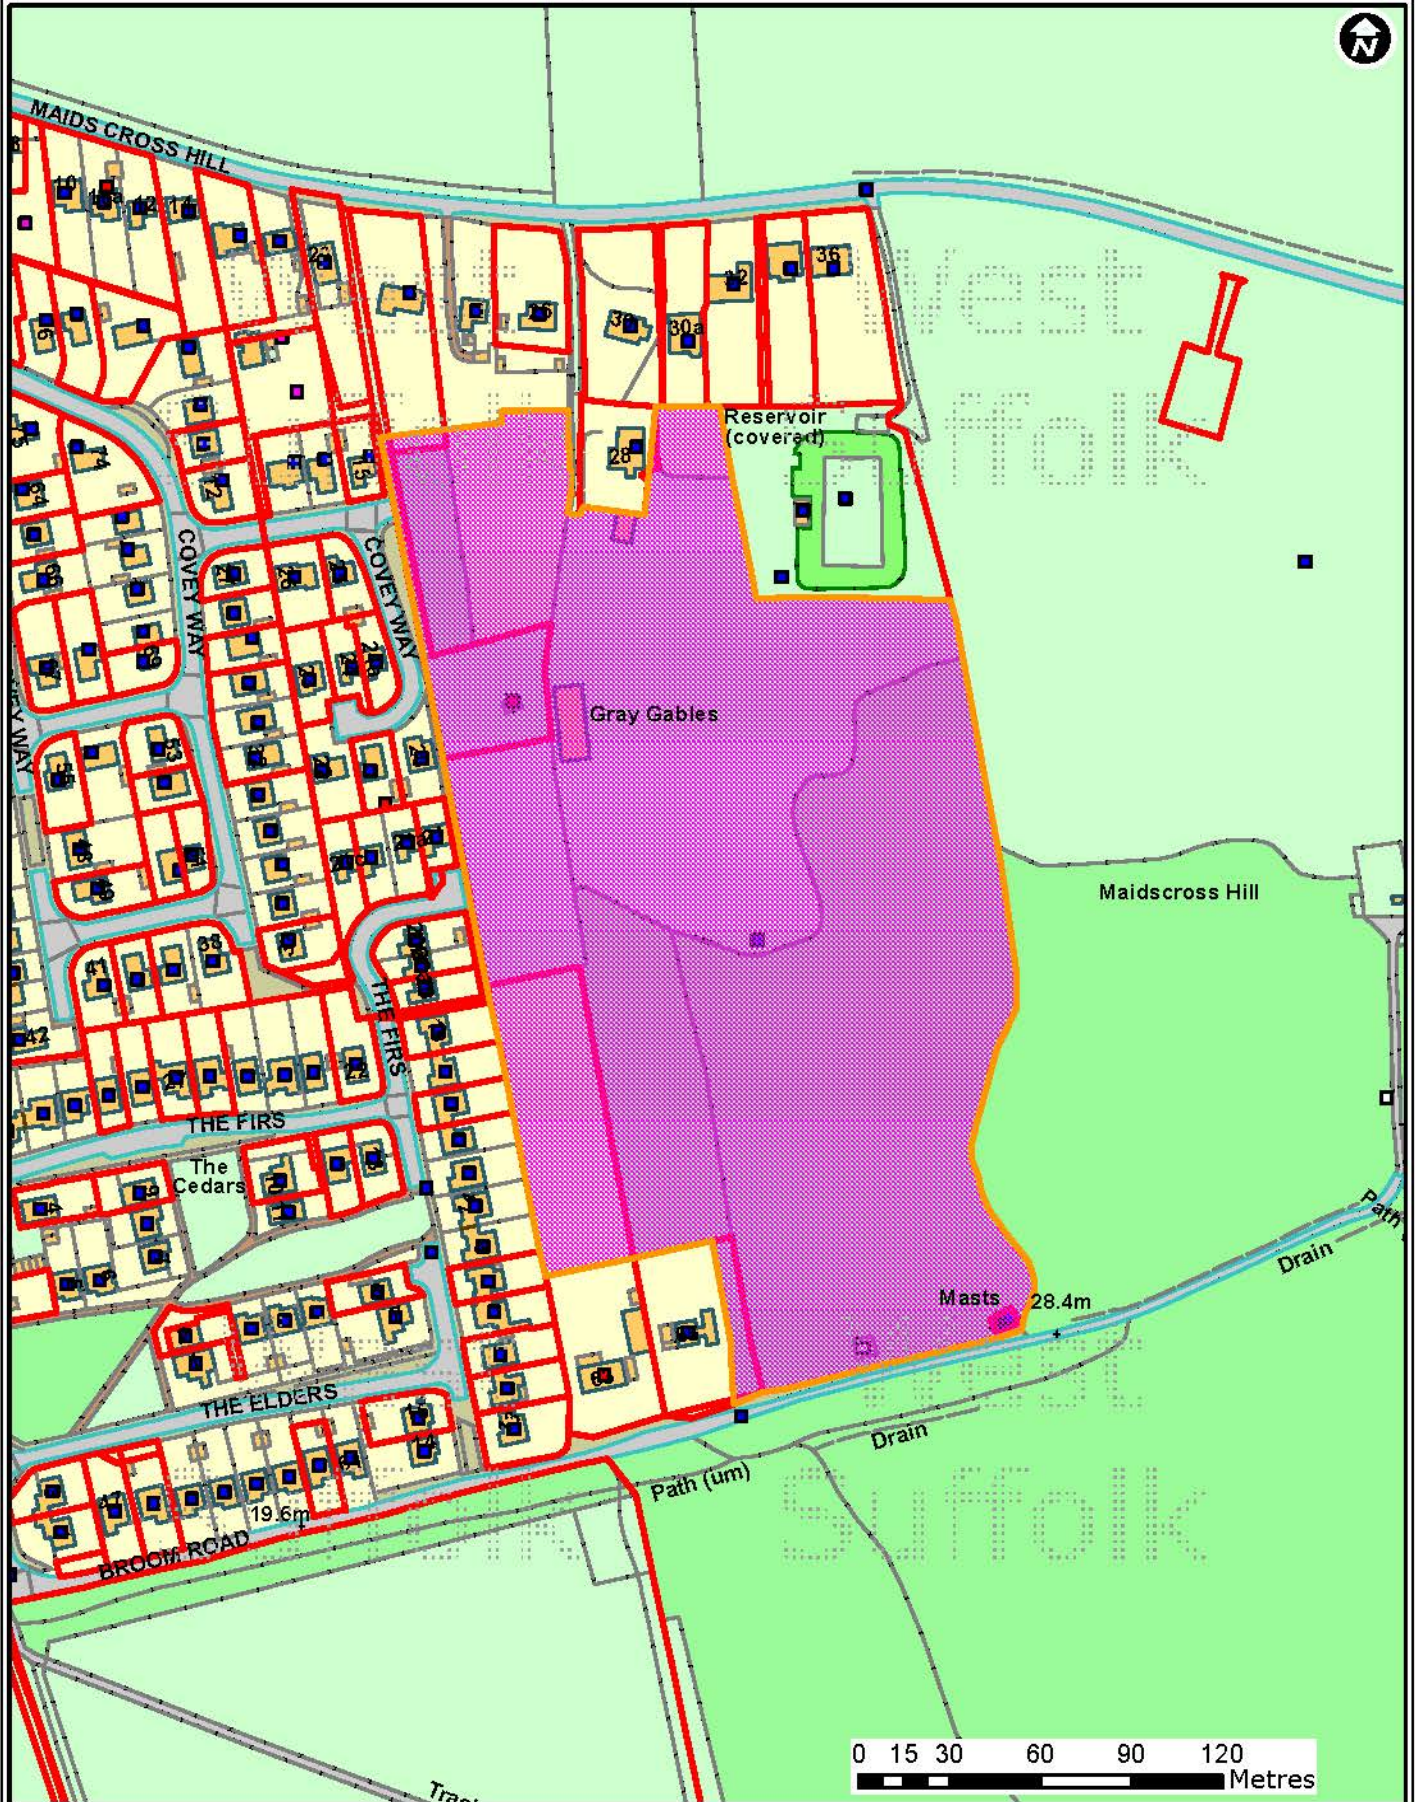

**DC/14/2042/OUT**

Land North of Broom Road, Cavey Way and Maids Cross Hill, Lakenheath

Forest Heath • St Edmundsbury

**West Suffolk**  
working together

© Crown Copyright and database rights 2016 OS 100019675/100023282. You are not permitted to copy, sub-license, distribute or sell any of this data to third parties in any form. Use of this data is subject to terms and conditions. See [www.westsuffolk.gov.uk/disclaimer.cfm](http://www.westsuffolk.gov.uk/disclaimer.cfm).

**Scale: 1:2,500**  
**Date: 17/01/2017**